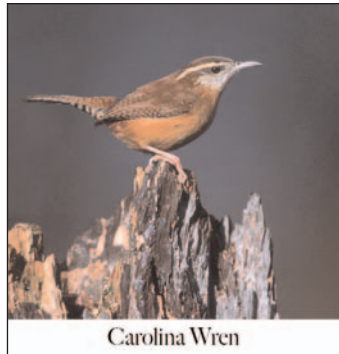

#### Spring - Profile Trail

Wood Thrush  
 Yellow-throated Vireo  
 Warbling Vireo  
 Philadelphia Vireo  
 White-eyed Vireo

#### Spring to Fall - All Areas

American Robin  
 Eastern Bluebird  
 Veery  
 Blue Jay  
 Tufted Titmouse  
 Brown Thrasher  
 Gray Catbird  
 Northern Mockingbird  
 Cedar Waxwing

#### Spring & Summer - Profile Trail

Blue-headed Vireo  
 Red-eyed Vireo

#### Summer - Grandfather Trail

Hermit Thrush  
 Golden-crowned Kinglet  
 Black-capped Chickadee  
 Winter Wren  
 Brown Creeper