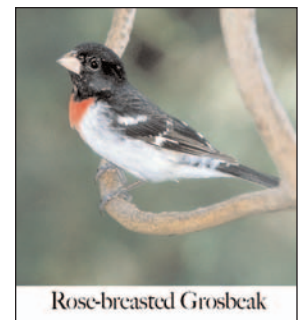

## Finches & Buntings

**Spring-Summer - Grandfather Trail**

Indigo Bunting

Red Crossbill

**Year Round-Lower Elv.**

House Finch

Purple Finch

American Goldfinch

**Year Round - In Park**

Pine Siskin

Northern Cardinal

Eastern Towhee

Rose-breasted Grosbeak

**Occasionally in Winter -  
Museum Feeders**

White-winged Crossbill

Evening Grosbeak

**Warblers**

Black-throated Blue Warbler

**Fall - Black Rock Trail**

- Swainson's Warbler
- Worm-eating Warbler
- Tennessee Warbler
- Nashville Warbler
- Cape May Warbler
- Bay-breasted Warbler
- Palm Warbler
- Northern Parula
- Yellow-rumped Warbler