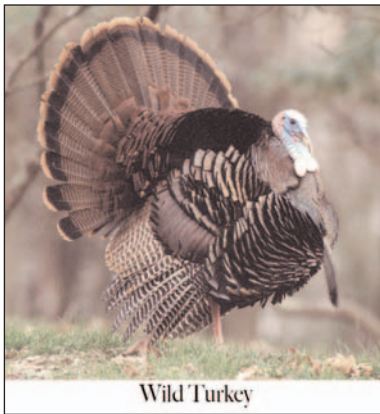

**Owls**

**Summer- Black Rock & Grandfather Trails**

- Screech Owl
- Great-horned Owl
- Barred Owl
- Northern Saw-whet Owl

**Spring- Profile Trail**

- Long-eared Owl

Northern Saw-whet Owl

**Vultures**

**Fall Migration - Linville Peak**

- Turkey Vulture
- Black Vulture

Turkey Vulture

**Falcons**

**Summer - Grandfather Trail**

- Peregrine Falcon

Peregrine Falcon

**Year Round - In Park & Along Roadsides**

**Gallinaceous  
Birds**