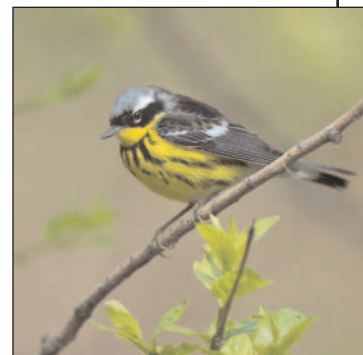

**Warblers**

Black-throated Blue Warbler

**Fall - Black Rock Trail**

- Swainson's Warbler
- Worm-eating Warbler
- Tennessee Warbler
- Nashville Warbler
- Cape May Warbler
- Bay-breasted Warbler
- Palm Warbler
- Northern Parula
- Yellow-rumped Warbler

**Spring & Summer - Grandfather Trail**

- Chestnut-sided Warbler
- Magnolia Warbler

**Spring - Profile Trail**

- Canada Warbler
- Hooded Warbler
- Louisiana Waterthrush
- Northern Waterthrush
- Blackburnian Warbler
- Ovenbird
- Black-throated Blue Warbler
- Black-throated Green Warbler

**Spring - Dan'I Boone Scout Trail**

- Black & White Warbler

Magnolia Warbler

**Birds of Prey**

**Hawks and Eagles**

**Fall Migration - Linville Peak**

Golden Eagle

- Golden Eagle
- Bald Eagle
- Osprey
- Sharp-shinned Hawk
- Cooper's Hawk
- Red-tailed Hawk
- Red-shouldered Hawk
- Northern Harrier
- Northern Goshawk
- Broadwinged Hawk